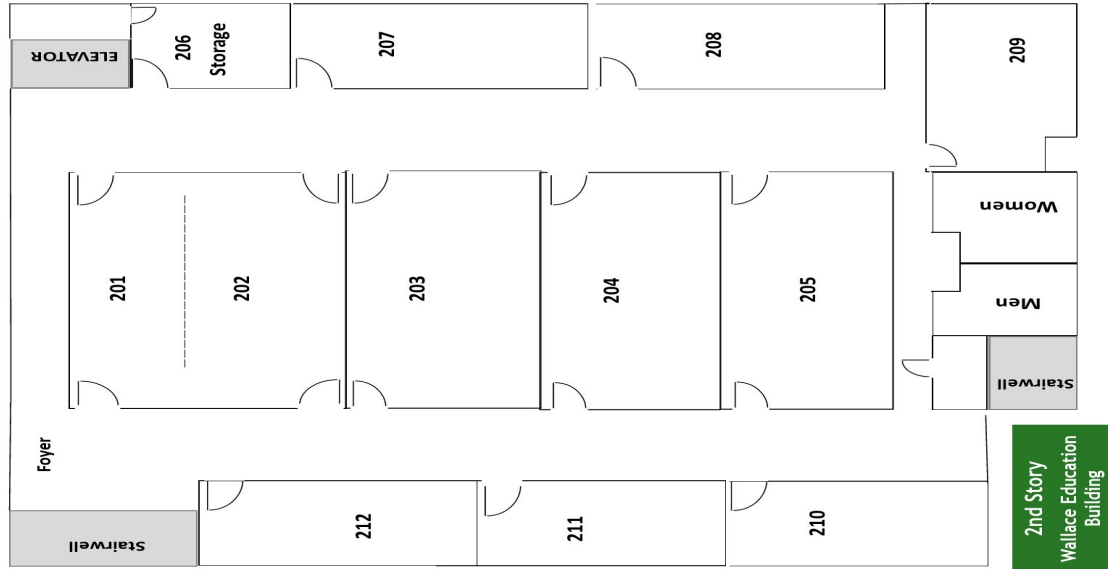

Wallace Building 2nd Floor

WEEKLY SERVICE TIMES:

Sunday Worship: 8:15 AM — Traditional Worship
9:15 AM — Traditional Worship / Sunday School
10:45 AM — Modern Worship / Sunday School

Wednesday Worship & Activities for all ages: 6:00 PM