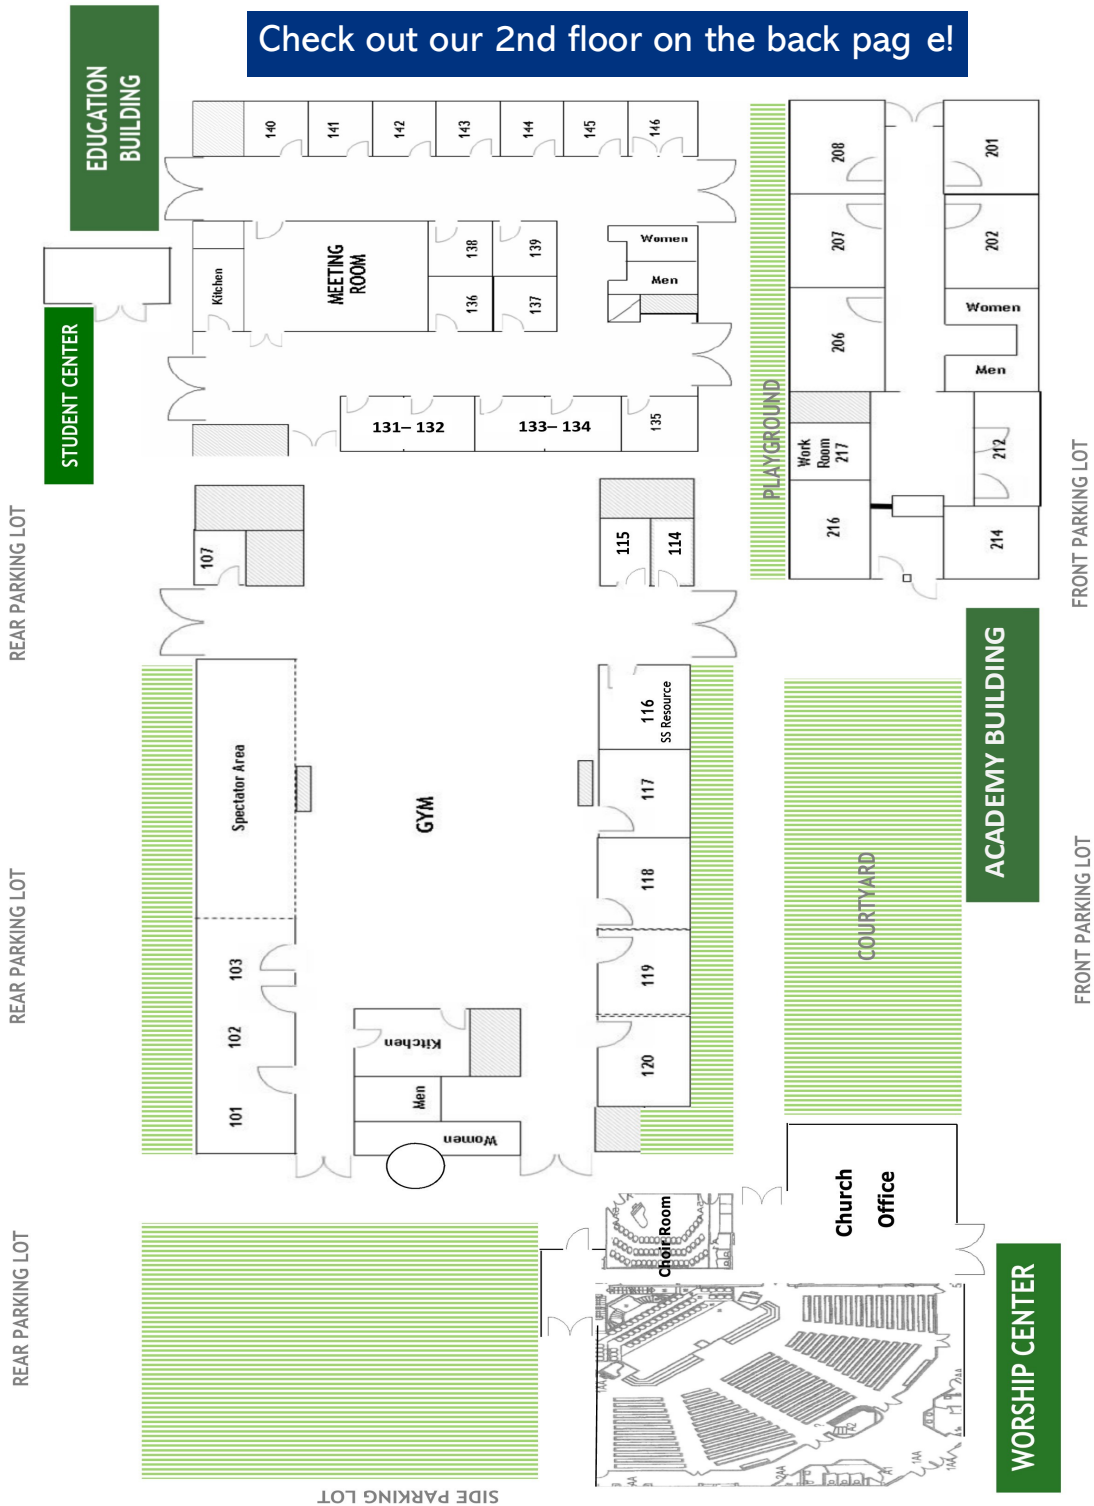

Check out our 2nd floor on the back pag e!

ADULT GROUPS 9:30AM

Wall Builders	Family / Married	David Chasse	204
W.I.L.L.	Ladies All Ages	Rosa Edwards	131/132
The Promise	(Married)	Jim & Donna Walden	133/134
The Living Word	(Co-ed)	Roy Powell	136
Intergenerational	All Adults	Joey & Linda Buckles	201/202
The Seekers	(Co-ed)	Don Honeywell	Meeting Room
Young Adult Singles		Frank & Ruth Favaro	203
Escuela Dominical Spanish Speaking		Ana Alvarado	135
Being Transformed (Co-ed)		Jim & Carol Stanton	137

STUDENT GROUPS 9:30AM

Junior & Senior High	6th - 12th Grades	Student Center

KIDS GROUPS 9:30AM

K/1st - 2nd Grade	Room 140 - 141	EDU BLDG
3rd - 4th Grade	Room 142	EDU BLDG
5th Grade	Room 143	EDU BLDG

PRESCHOOL GROUPS 9:30AM

Infants	Room 144	EDU BLDG
1 & 2 Year olds	Room 145	EDU BLDG
3 & 4 Year olds	Room 146	EDU BLDG

ADULT GROUPS 10:45AM

Soncoast	(Co-ed)	Tom Nungesser	136
Agapé	(Co-ed)	Mike & Karen Robinson	137
Koinonia	(Co-ed)	David Hunt	131/132
Bereans	(Co-ed)	David Bolinger	Meeting Room
Emmanuel	(Co-ed)	Roger Riddle	133/134

KIDS GROUPS 10:45AM

K/1st - 2nd Grade	Room 140 - 141	EDU BLDG
3rd - 4th Grade	Room 142	EDU BLDG
5th Grade	Room 143	EDU BLDG

PRESCHOOL GROUPS 10:45AM

Infants	Room 144	EDU BLDG
1 & 2 Year olds	Room 145	EDU BLDG
3 & 4 Year olds	Room 146	EDU BLDG